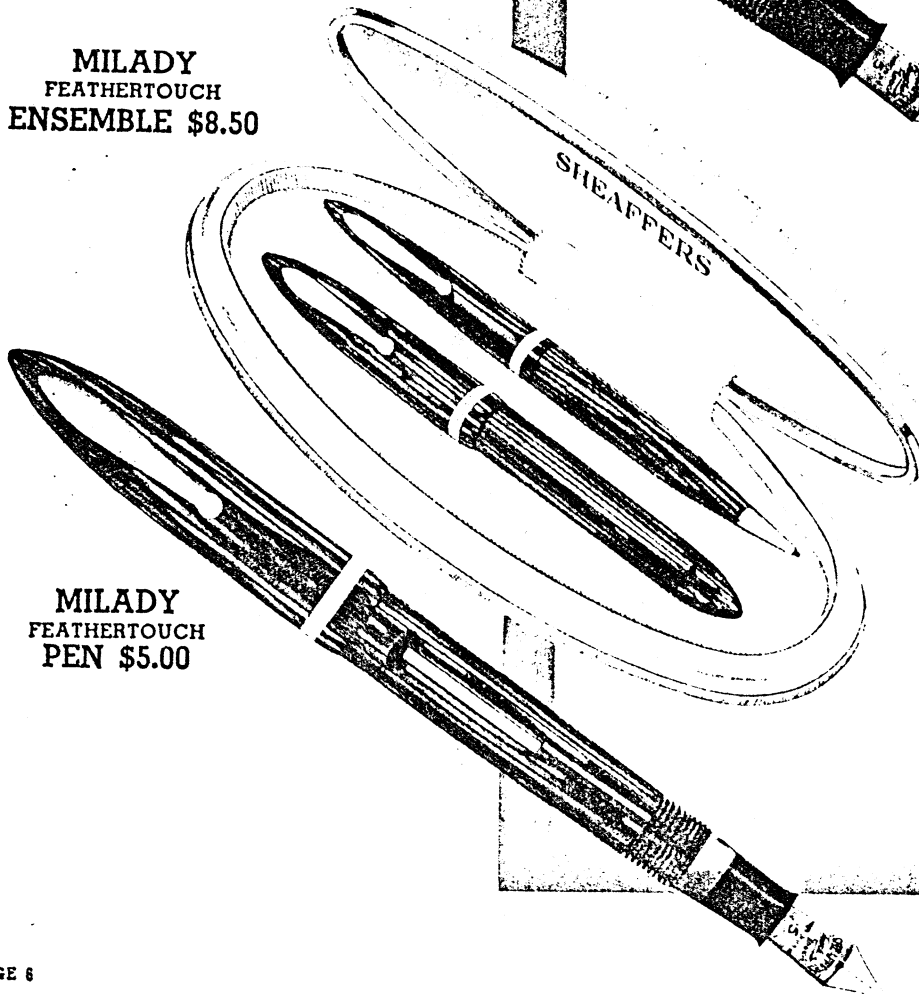

**MILADY
FEATHERTOUCH
PEN $5.00**

ADMIRAL FEATHERTOUCH (With Shorter Length Pencil)

Color	List $8.50	List $3.50	List $8.50
	Ensemble Code	Pencil Code	Ensemble Code
<i>One-Stroke Vacuum</i>			
Black	WUDEB	LVECE	MVIDE
Golden Brown	KALEG	KADYG	KALEF
Gray Pearl	RULIV	RIRMY	RUGAS
Marine Green	EMIMX	EFIBG	ELUTR
<i>Visuluted—(Lever Style)</i>			
Black	LADUI	LADJE	LADMU
Golden Brown	KALCO	KACOC	KAFAR
Gray Pearl	RUNUB	REDTY	RIPNU
Marine Green	ELOVL	ECONR	EFOZH
<i>Visuluted—(Lever Style)</i>			
Black	LADPE	LADGU	LADMU
Golden Brown	KALIN	KACIT	KAFAR
Gray Pearl	RUMOZ	REFSA	RIPNU
Marine Green	ELIWK	ECIPM	EFOZH

NOTE: For Pen Code see table above.

MILADY FEATHERTOUCH

Color	List $8.50	List $5.00	List $3.50
	Ensemble Code	Pen Code	Pencil Code
<i>One-Stroke Vacuum</i>			
Black	LADUI	LADJE	LADMU
Golden Brown	KALCO	KACOC	KAFAR
Gray Pearl	RUNUB	REDTY	RIPNU
Marine Green	ELOVL	ECONR	EFOZH
<i>Visuluted—(Lever Style)</i>			
Black	LADPE	LADGU	LADMU
Golden Brown	KALIN	KACIT	KAFAR
Gray Pearl	RUMOZ	REFSA	RIPNU
Marine Green	ELIWK	ECIPM	EFOZH